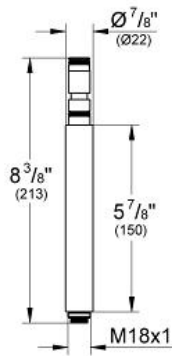

Retro-Fit 6" Height Extension

MODEL # 27921000

Pure Freude an Wasser

GROHE America, Inc | 200 North Gary Avenue, Suite G, Roselle, IL 60172
Phone: +1 (800) 444-7643 | Fax: +1 (800) 225-2778 | us-customerservice@grohe.com

Product Description:
Retro-Fit 6" Height Extension

Standard Specification:
• GROHE StarLight chrome finish

Applicable Codes & Standards:
• Energy Policy Act of 1992
• ASME A112.18.1/CSA B125.1

Color:
□ 27921000 StarLight Chrome